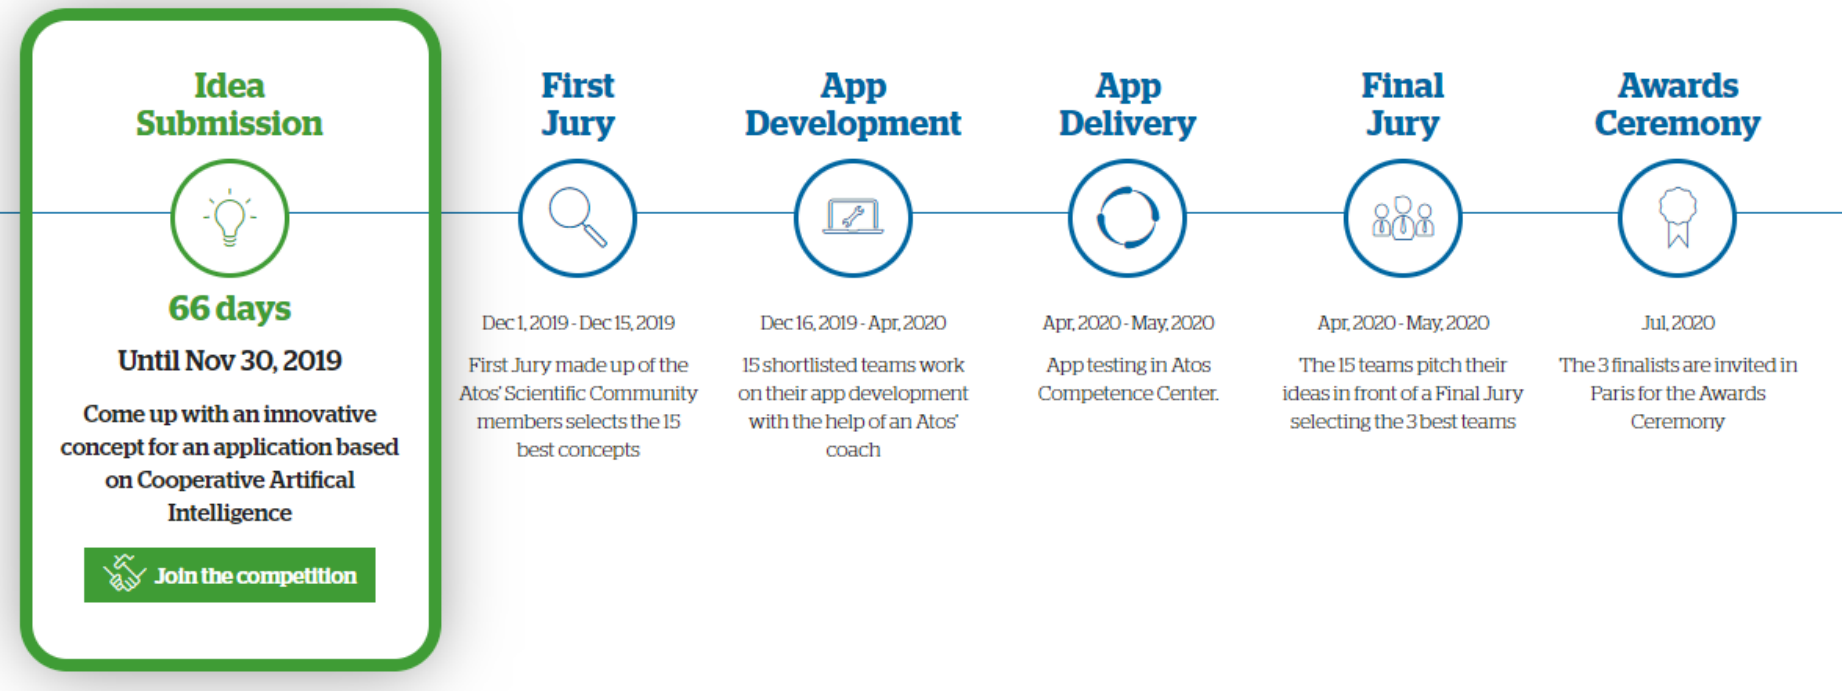

The challenge is split into main 6 phases