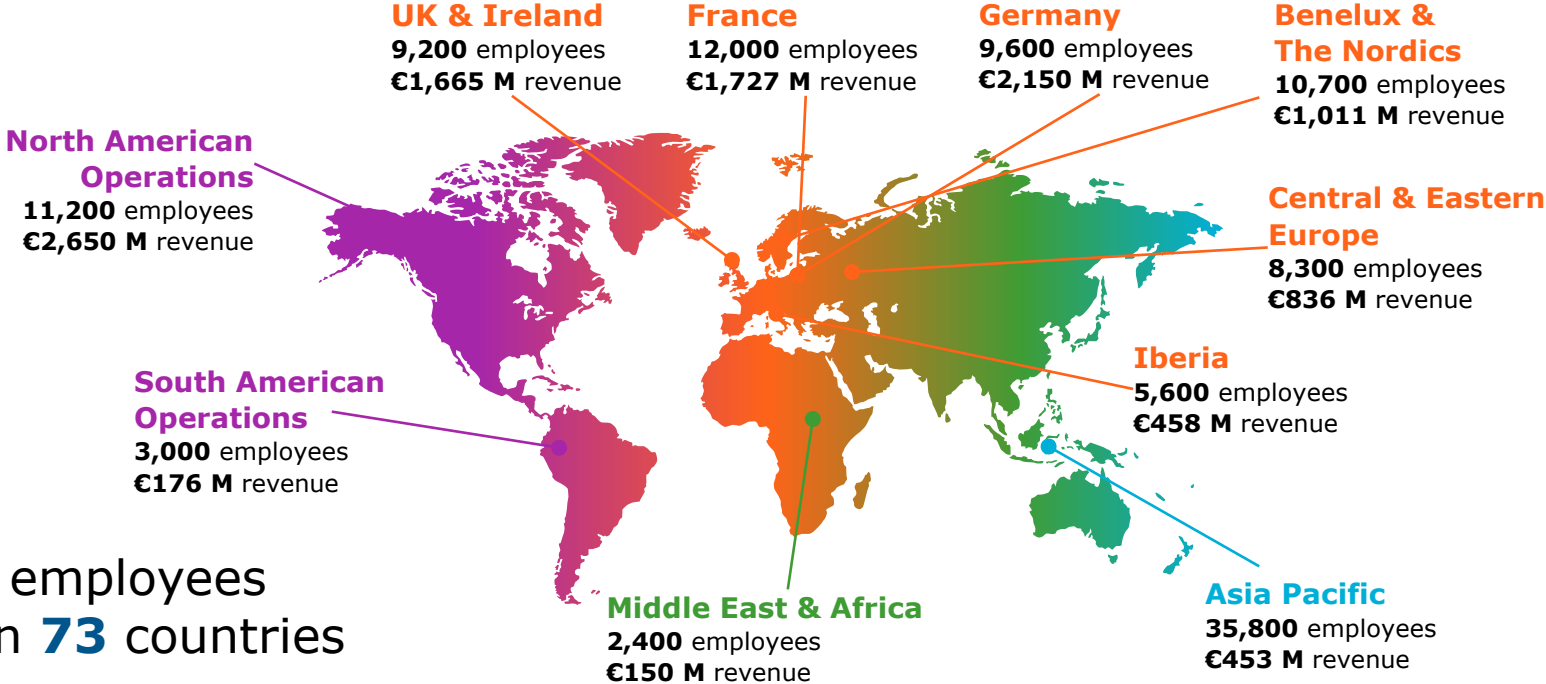

Unmatched Breadth

- ▶ **Only IT company to manage the whole value chain of data**
- ▶ **Proven specialized industry-specific solutions and services portfolio**
- ▶ **Global presence** in 73 countries, circa 110,000 experts worldwide

Our international presence

110,000 employees
working in **73** countries

2

IT Challenge edition 2020

@AtosITChallenge

facebook.com\AtosITChallenge

What is the challenge all about?

An international competition